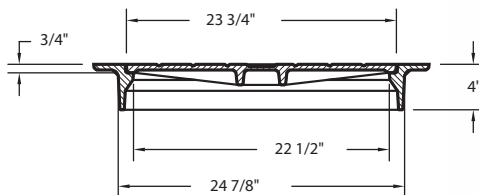

**R-1424-R**  
**Manhole Frame, Solid Lid**

**NEW**

Heavy Duty

**R-1429-CU**  
**Manhole Frame, Solid Lid**

**NEW**

Heavy Duty

Furnished with four 7/8" anchor holes on 32" diameter bolt circle.

**R-1452-BV**  
**Manhole Frame, Solid Lid**

**NEW**

Heavy Duty

For bolted and gasketed order as **R-1470-EB**.  
Also available with 35 3/4" base flange see **R-1495-E**.

**R-1458-BD**  
**Manhole Frame, Vented Lid**

**NEW**

Light Duty

Furnished with four 1" diameter vent holes.

For build up frame see **R-1404-AU**.