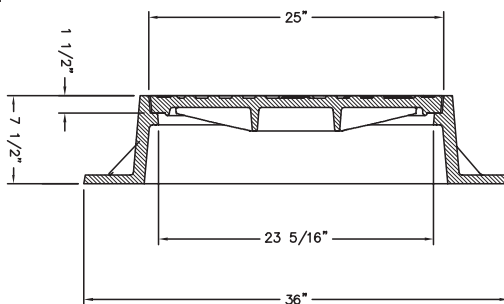

**R-1424-R**  
**Manhole Frame, Solid Lid**

**NEW**

Heavy Duty

**R-1429-CU**  
**Manhole Frame, Solid Lid**

**NEW**

Heavy Duty

Furnished with four 7/8" anchor holes on 32" diameter bolt circle.

**R-1452-BV**  
**Manhole Frame, Solid Lid**

**NEW**

Heavy Duty

For bolted and gasketed order as **R-1470-EB**.  
Also available with 35 3/4" base flange see **R-1495-E**.

**R-1458-BD**  
**Manhole Frame, Vented Lid**

**NEW**

Light Duty

Furnished with four 1" diameter vent holes.