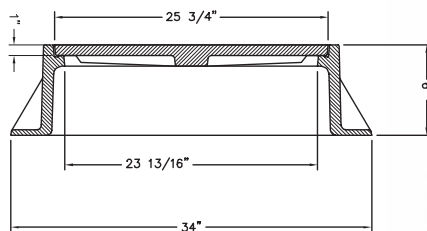

**R-1424-R**  
**Manhole Frame, Solid Lid**

**NEW**

Heavy Duty

**R-1429-CU**  
**Manhole Frame, Solid Lid**

**NEW**

Heavy Duty

Furnished with four 7/8" anchor holes on 32" diameter bolt circle.

**R-1452-BV**  
**Manhole Frame, Solid Lid**

**NEW**

Heavy Duty

For bolted and gasketed order as **R-1470-EB**.  
Also available with 35 3/4" base flange see **R-1495-E**.

**R-1458-BD**  
**Manhole Frame, Vented Lid**

**NEW**

Light Duty

Furnished with four 1" diameter vent holes.