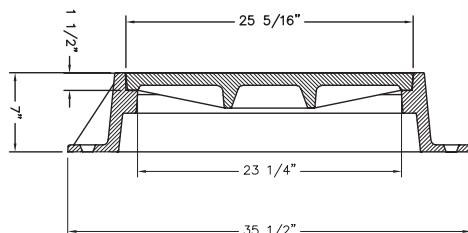

**R-1424-R**  
**Manhole Frame, Solid Lid**

**NEW**

Heavy Duty

**R-1429-CU**  
**Manhole Frame, Solid Lid**

**NEW**

Heavy Duty

Furnished with four 7/8" anchor holes on 32" diameter bolt circle.

**R-1452-BV**  
**Manhole Frame, Solid Lid**

**NEW**

Heavy Duty

For bolted and gasketed order as **R-1470-EB**.  
Also available with 35 3/4" base flange see **R-1495-E**.

**R-1458-BD**  
**Manhole Frame, Vented Lid**

**NEW**

Light Duty

Furnished with four 1" diameter vent holes.